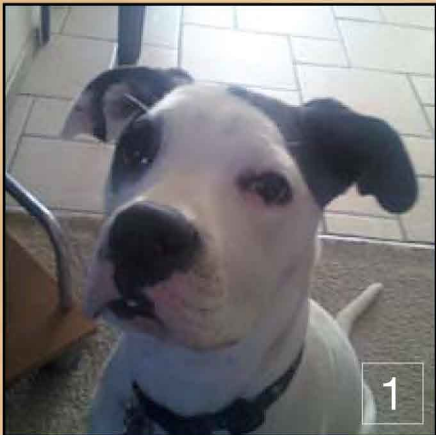

ALL OF THESE DOGS ARE MIXED BREED DOGS

CAN YOU GUESS THE MIX OF BREEDS?

EACH OF THESE DOGS WAS GIVEN A BLOOD-BASED DNA TEST* TO DETERMINE MIX OF BREEDS
ONLY THREE OF THESE DOGS ARE "PIT BULL" MIXES

*Tested with Mars Wisdom Panel™ MX by their owners: www.wisdompanel.com
Significant 50% or more, Some 25%-49%, Distant 12.5%-24%

1. significant Boxer with some Bulldog 2. distant traces of Smooth Fox Terrier 3. significant Chihuahua with some Cocker Spaniel 4. some Rottweiler and Boston Terrier 5. some German Shepherd Dog and distant traces of Affenpinscher 6. some Chinese Shar-Pei and distant traces of Rottweiler 7. some American Staffordshire Terrier and Australian Cattle Dog 8. distant traces of Basset Hound, Dalmatian and Pug 9. significant American Staffordshire Terrier and distant traces of Boxer 10. some German Shepherd Dog and distant traces of Basset Hound, Norwegian Elkhound and Samoyed 11. distant traces of Basset Hound, Dalmatian, Glen of Imaal Terrier, Staffordshire Bull Terrier and Wire Fox Terrier 12. some Rottweiler and distant traces of Clumber Spaniel, German Wirehaired Pointer and Newfoundland 13. some Boston Terrier and distant traces of Bulldog 14. distant traces of Borzoi, Brussels Griffon, Dachshund, English Cocker Spaniel and Samoyed 15. some Boxer and distant traces of Bernese Mountain Dog, Briard, Dalmatian and Welsh Springer Spaniel 16. distant traces of Beagle, Boxer, Bulldog, Chesapeake Bay Retriever, Dalmatian, Mastiff and Whippet