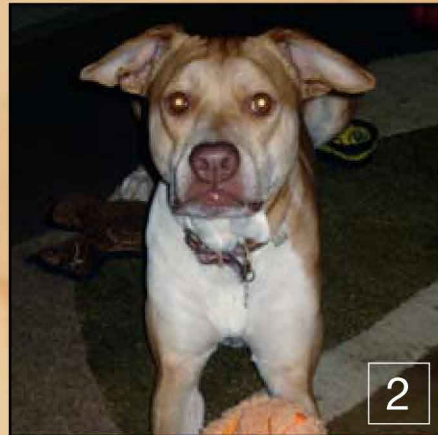

ALL OF THESE DOGS ARE MIXED BREED DOGS

CAN YOU GUESS THE MIX OF BREEDS?

EACH OF THESE DOGS WAS GIVEN A BLOOD-BASED DNA TEST* TO DETERMINE MIX OF BREEDS
ONLY THREE OF THESE DOGS ARE "PIT BULL" MIXES

*Tested with Mars Wisdom Panel™ MX by their owners: www.wisdompanel.com
Significant 50% or more, Some 25%-49%, Distant 12.5%-24%

1. significant Boxer with some Bulldog 2. distant traces of Smooth Fox Terrier 3. significant Chihuahua with some Cocker Spaniel 4. some Rottweiler and Boston Terrier 5. some German Shepherd Dog and distant traces of Affenpinscher 6. some Chinese Shar-Pei and distant traces of Rottweiler 7. some American Staffordshire Terrier and Australian Cattle Dog 8. distant traces of Basset Hound, Dalmatian and Pug 9. significant American Staffordshire Terrier and distant traces of Boxer 10. some German Shepherd Dog and distant traces of Basset Hound, Norwegian Elkhound and Samoyed 11. distant traces of Basset Hound, Dalmatian, Glen of Imaal Terrier, Staffordshire Bull Terrier and Wire Fox Terrier 12. some Rottweiler and distant traces of Clumber Spaniel, German Wirehaired Pointer and Newfoundland 13. some Boston Terrier and distant traces of Bulldog 14. distant traces of Borzoi, Brussels Griffon, Dachshund, English Cocker Spaniel and Samoyed 15. some Boxer and distant traces of Bernese Mountain Dog, Briard, Dalmatian and Welsh Springer Spaniel 16. distant traces of Beagle, Boxer, Bulldog, Chesapeake Bay Retriever, Dalmatian, Mastiff and Whippet