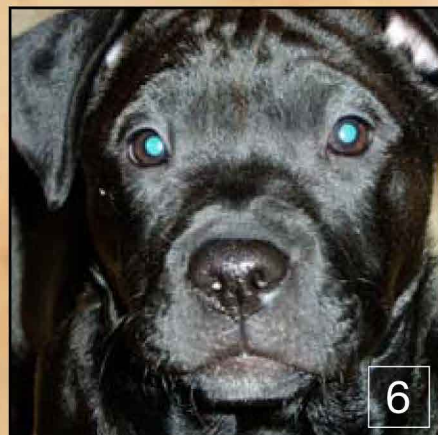

ALL OF THESE DOGS ARE MIXED BREED DOGS

CAN YOU GUESS THE MIX OF BREEDS?

EACH OF THESE DOGS WAS GIVEN A BLOOD-BASED DNA TEST* TO DETERMINE MIX OF BREEDS
ONLY THREE OF THESE DOGS ARE "PIT BULL" MIXES

*Tested with Mars Wisdom Panel™ MX by their owners: www.wisdompanel.com
Significant 50% or more, Some 25%-49%, Distant 12.5%-24%