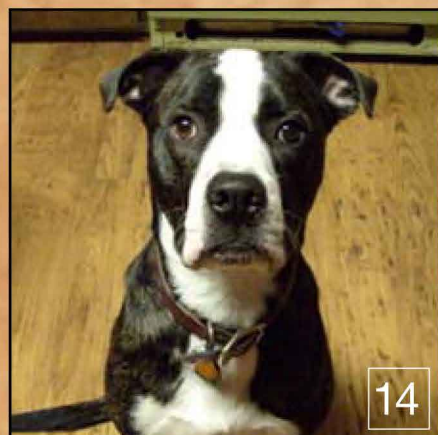

ALL OF THESE DOGS ARE MIXED BREED DOGS

CAN YOU GUESS THE MIX OF BREEDS?

EACH OF THESE DOGS WAS GIVEN A BLOOD-BASED DNA TEST* TO DETERMINE MIX OF BREEDS
ONLY THREE OF THESE DOGS ARE "PIT BULL" MIXES

*Tested with Mars Wisdom Panel™ MX by their owners: www.wisdompanel.com
Significant 50% or more, Some 25%-49%, Distant 12.5%-24%

1. significant Boxer with some Bulldog 2. distant traces of Smooth Fox Terrier 3. significant Chihuahua with some Cocker Spaniel 4. some Rottweiler and Boston Terrier 5. some German Shepherd Dog and distant traces of Affenpinscher 6. some Chinese Shar-Pei and distant traces of Rottweiler 7. some American Staffordshire Terrier and Australian Cattle Dog 8. distant traces of Basset Hound, Dalmatian and Pug 9. significant American Staffordshire Terrier and distant traces of Boxer 10. some German Shepherd Dog and distant traces of Basset Hound, Norwegian Elkhound and Samoyed 11. distant traces of Basset Hound, Dalmatian, Glen of Imaal Terrier, Staffordshire Bull Terrier and Wire Fox Terrier 12. some Rottweiler and distant traces of Clumber Spaniel, German Wirehaired Pointer and Newfoundland 13. some Boston Terrier and distant traces of Bulldog 14. distant traces of Borzoi, Brussels Griffon, Dachshund, English Cocker Spaniel and Samoyed 15. some Boxer and distant traces of Bernese Mountain Dog, Briard, Dalmatian and Welsh Springer Spaniel 16. distant traces of Beagle, Boxer, Bulldog, Chesapeake Bay Retriever, Dalmatian, Mastiff and Whippet