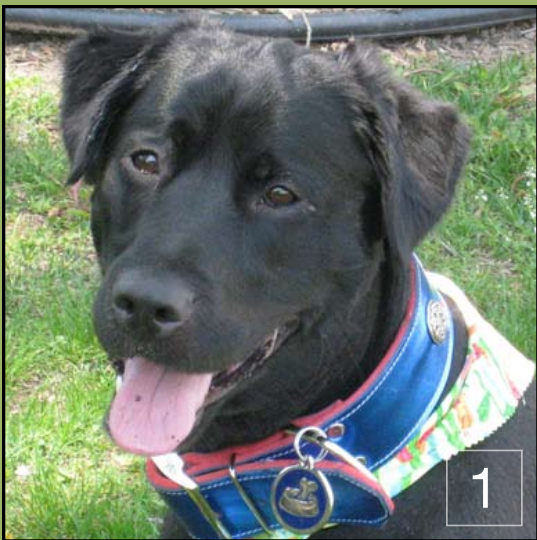

DO YOU KNOW A LABRADOR RETRIEVER MIX WHEN YOU SEE ONE?

EACH OF THESE DOGS WAS GIVEN A DNA BLOOD TEST TO DETERMINE MIX OF BREEDS*

One has a **SIGNIFICANT** amount of Labrador Retriever, and one has **SOME** Labrador Retriever

*Tested with Mars Wisdom Panel™ MX by their owners: www.wisdompanel.com

Significant 50% or more, Some 25%-49%, Distant 12.5%-24%